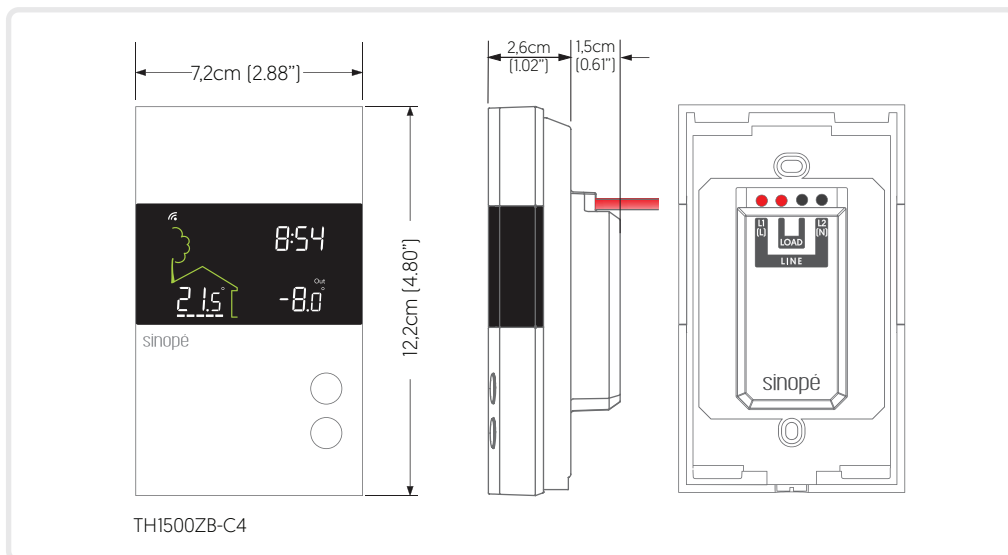

■ FEATURES*

- Backlit display
- Detects the connected load
- Lockable buttons
- Personalization of the minimum and maximum temperatures available for thermostat control
- Indoor and outdoor or setpoint temperatures displayed on the thermostat screen
- Temperature displayed in °C or °F
- Ability to cut the power of the heater when its use is no longer required, thanks to its 4 wires

* Some features must be programmed by a Control4 integrator.

- Remote control with your smartphone, tablet or computer*
- Schedule programming
- Voice control with Amazon Alexa and Google Assistant

*Remote access requires a permanent Internet connection and a Control4 controller.

■ COMMUNICATION

Protocol: Zigbee 3.0
Frequency: 2.4 GHz
Transmission power: +20 dBm
Receiver sensitivity: -108 dBm
Encryption key: AES-128

■ TECHNICAL SPECIFICATIONS

Operating voltage: 120/208/240/277 Vac, 50/60 Hz

Relay switching

Maximum load:

1800 W @ 120 Vac / 15 A

3120 W @ 208 Vac / 15 A

3600 W @ 240 Vac / 15 A

4155 W @ 277 Vac / 15 A

Setpoint range: 5 °C to 36 °C [41 °F to 97 °F]

Display range: 0 °C to 50 °C [32 °F to 99 °F]

Storage: -20 °C to 50 °C [-4 °F to 122 °F]

Resolution: ± 0.5 °C [± 1 °F]

3-year warranty

■ CERTIFICATION

■ STANDARDS

Conforms to CSA-C828-19

sinopé

T: 450.741.7700
TF: 1.855.741.7701

sinopetech.com - sales@sinopetech.com
Saint-Jean-sur-Richelieu, Qc, Canada